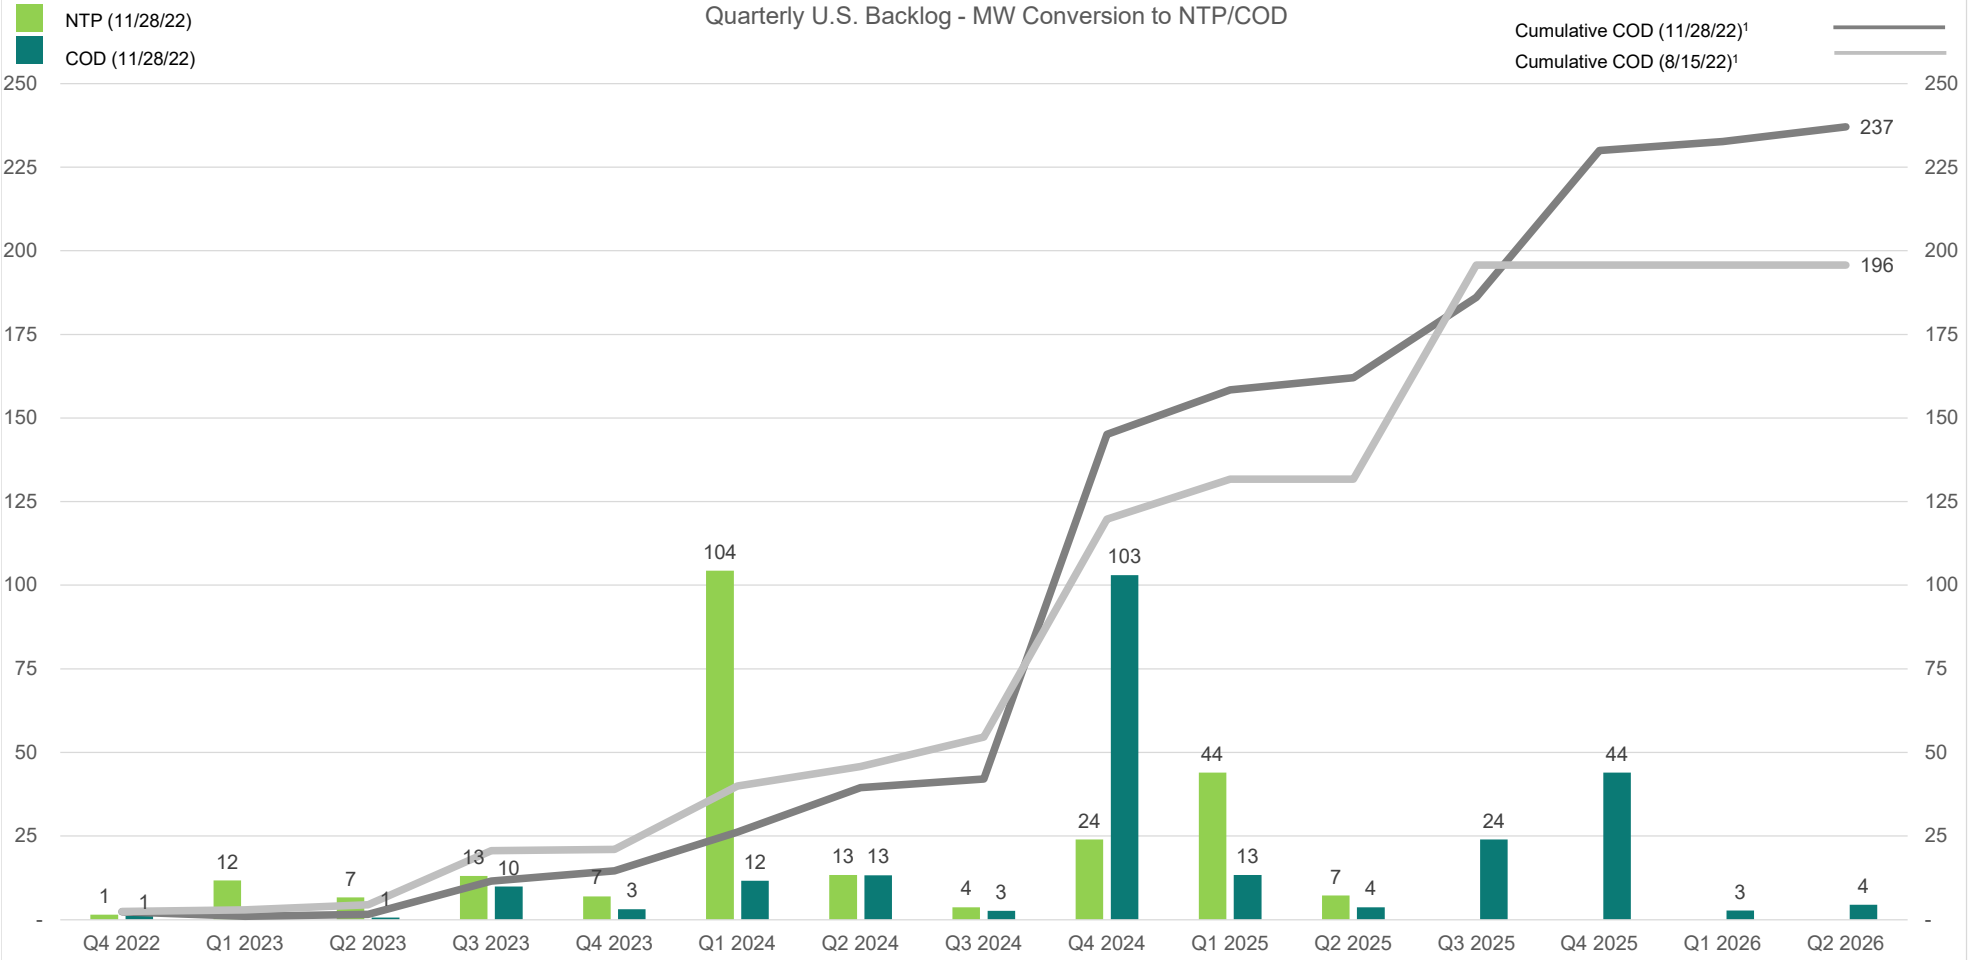

Quarterly U.S. Backlog - MW Conversion to NTP/COD

¹ Includes 2.4MW of Projects that have already reached COD (not included in Backlog list above)